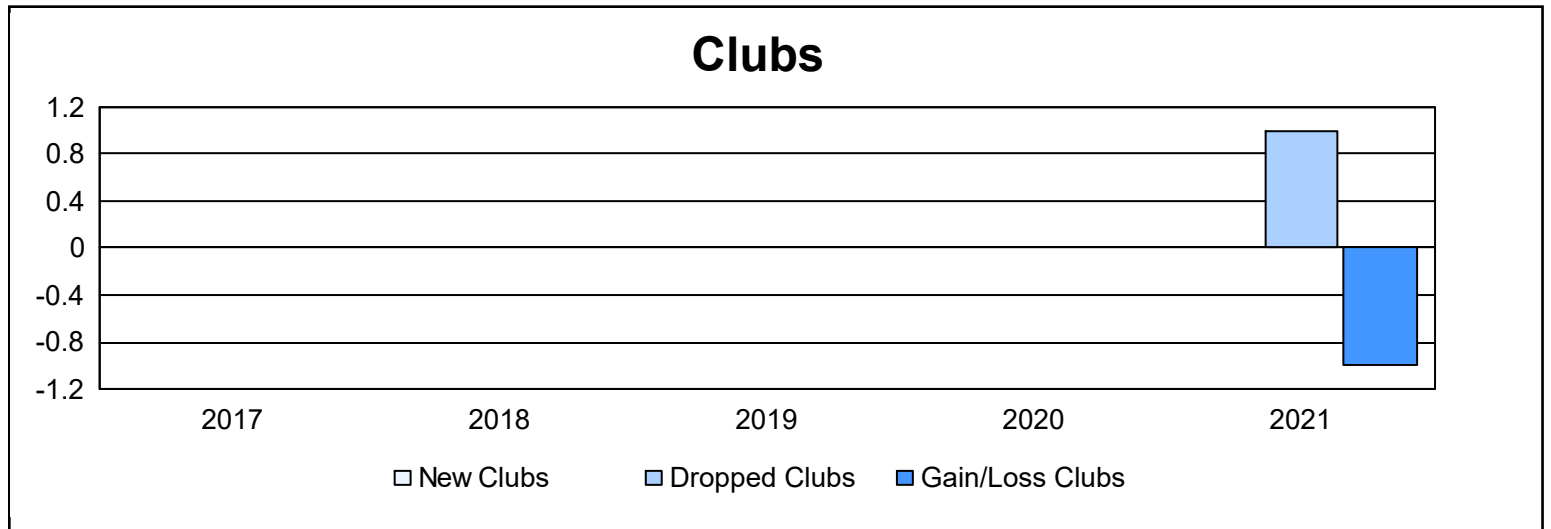

Year	New Clubs	Dropped Clubs	Gain/ Loss Clubs	New Members	Charter Members	Reinstate Members	Transfer Members	Total Member Added	Total Members Dropped	Gain/ Loss Members
2016-2017	0	0	0	96	2	1	7	106	136	-30
2017-2018	0	0	0	97	2	1	10	110	179	-69
2018-2019	0	0	0	71	2	3	7	83	180	-97
2019-2020	0	0	0	74	2	1	5	82	170	-88
2020-2021	0	1	-1	38	1	2	22	63	140	-77
<b>Average</b>	<b>0</b>	<b>0</b>	<b>0</b>	<b>75</b>	<b>2</b>	<b>2</b>	<b>10</b>	<b>89</b>	<b>161</b>	<b>-72</b>

### Membership Composition June 2021 Cumulative