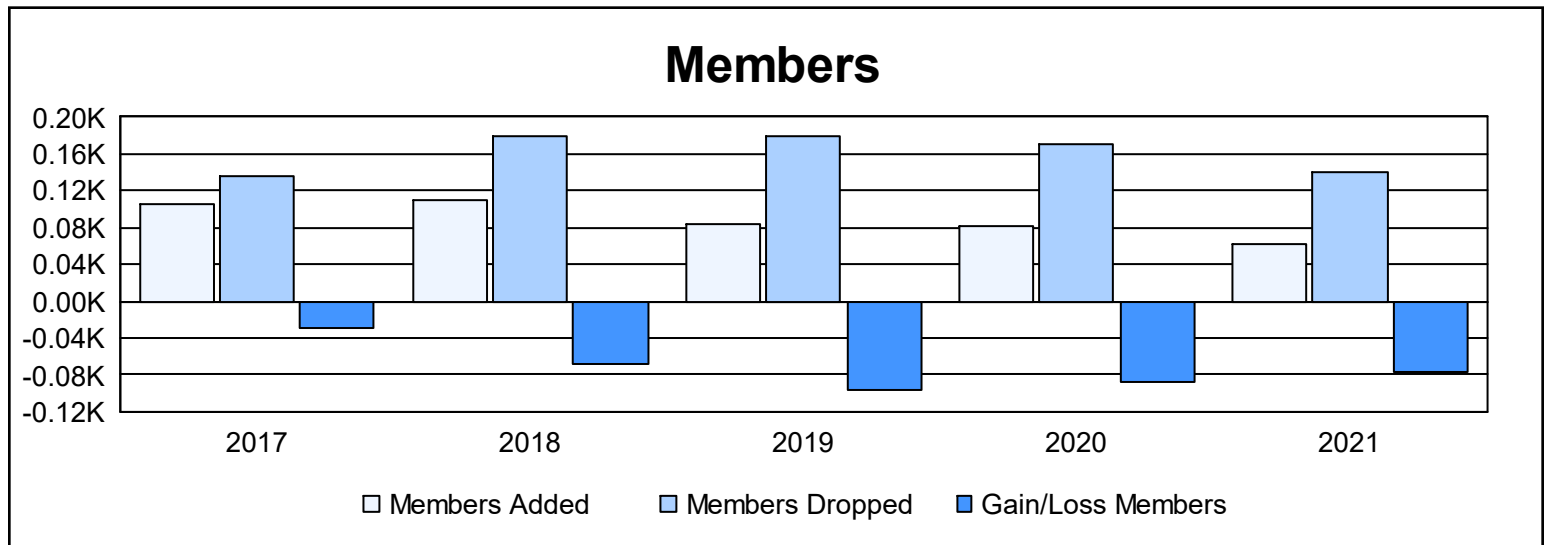

Year	New Clubs	Dropped Clubs	Gain/ Loss Clubs	New Members	Charter Members	Reinstate Members	Transfer Members	Total Member Added	Total Members Dropped	Gain/ Loss Members
2016-2017	0	0	0	96	2	1	7	106	136	-30
2017-2018	0	0	0	97	2	1	10	110	179	-69
2018-2019	0	0	0	71	2	3	7	83	180	-97
2019-2020	0	0	0	74	2	1	5	82	170	-88
2020-2021	0	1	-1	38	1	2	22	63	140	-77
<b>Average</b>	<b>0</b>	<b>0</b>	<b>0</b>	<b>75</b>	<b>2</b>	<b>2</b>	<b>10</b>	<b>89</b>	<b>161</b>	<b>-72</b>

### Membership Composition June 2021 Cumulative