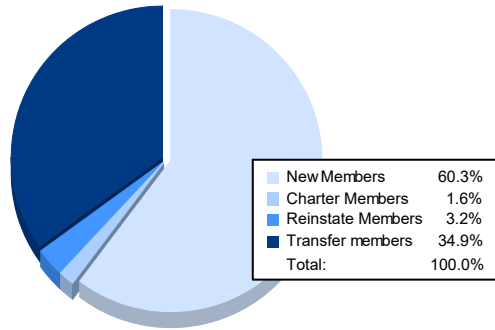

Year	New Clubs	Dropped Clubs	Gain/ Loss Clubs	New Members	Charter Members	Reinstate Members	Transfer Members	Total Member Added	Total Members Dropped	Gain/ Loss Members
2016-2017	0	0	0	96	2	1	7	106	136	-30
2017-2018	0	0	0	97	2	1	10	110	179	-69
2018-2019	0	0	0	71	2	3	7	83	180	-97
2019-2020	0	0	0	74	2	1	5	82	170	-88
2020-2021	0	1	-1	38	1	2	22	63	140	-77
<b>Average</b>	<b>0</b>	<b>0</b>	<b>0</b>	<b>75</b>	<b>2</b>	<b>2</b>	<b>10</b>	<b>89</b>	<b>161</b>	<b>-72</b>

### Membership Composition June 2021 Cumulative